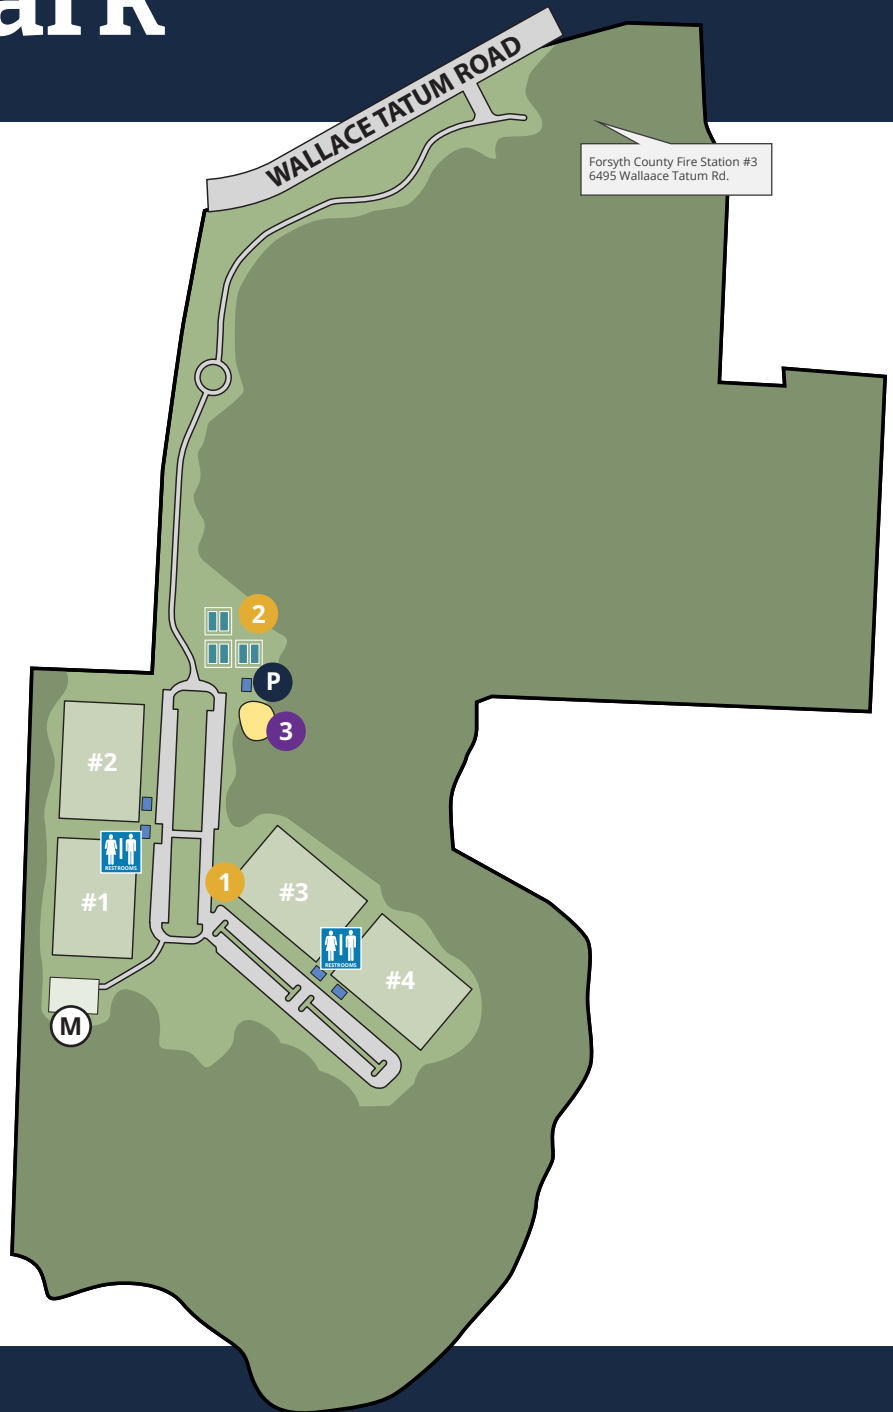

Welcome to Matt Community Park

Legend

- 1 Multi-Purpose Athletic Fields
- 2 Tennis Courts
- 3 Playground
- P Picnic Pavillion
- M Maintenance Facility
- Restrooms

TOTAL PARK ACREAGE = 185 ac.

PARK INFORMATION

6555 Wallace Tatum Road Cumming, Georgia 30040
Park Hours: 7 am to 11 pm

For program registrations or facility reservations, please visit parks.forsythco.com or call 770-781-2215 for more information.

Scan to view park rules,
programs and amenities.